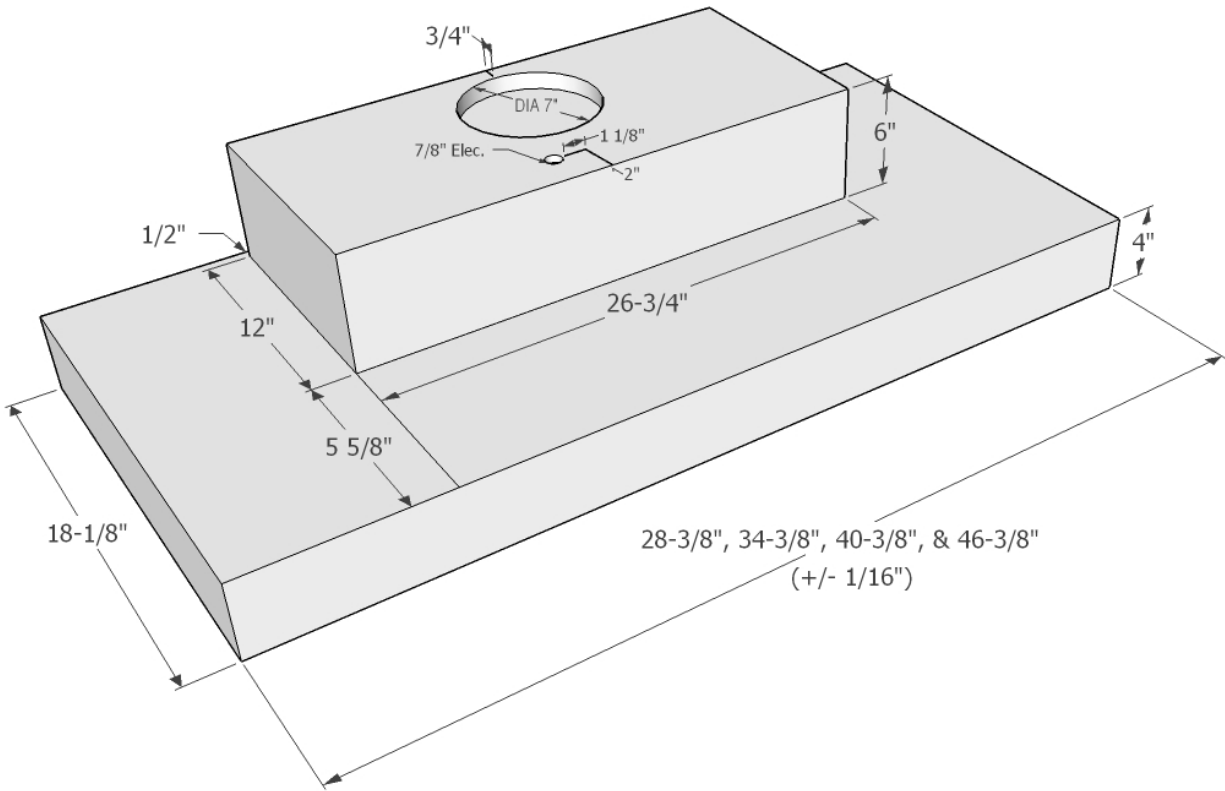

**OPTIONS:**

- ◆ Transition, see accessories.
- ◆ Remote wiring, see accessories.

NO Performance Warranty over BBQ Grills/Griddles.

**TRANSITION**

Example: C2036PSB-8  
 Vent Size 8" Round x 3-1/2" High

Example: C2042BPB-K  
 Vent Size 10" Round x 7" High

# Ventilator Insert With Baffles, Specifications

8" Transition  
8" Round x 3-1/2" high

10" Transition  
10" Round x 7-1/2" high

**SEVEN YEAR, IN HOME, LIMITED WARRANTY, THE BEST IN THE INDUSTRY!**

All dimensions are (+/-) 1/16" and are subject to change. Drawings are not to scale.