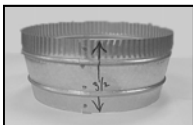

**OPTIONS:**

- ◆ Transition, see accessories.
- ◆ Remote wiring, see accessories.

NO Performance Warranty over BBQ Grills/Griddles.

**TRANSITION**

Example: C2036PSB-8  
 Vent Size 8" Round x 3-1/2" High

Example: C2042BPB-K  
 Vent Size 10" Round x 7" High

# Ventilator Insert With Baffles, Specifications

8" Transition  
8" Round x 3-1/2" high

10" Transition  
10" Round x 7-1/2" high

**SEVEN YEAR, IN HOME, LIMITED WARRANTY, THE BEST IN THE INDUSTRY!**

All dimensions are (+/-) 1/16" and are subject to change. Drawings are not to scale.